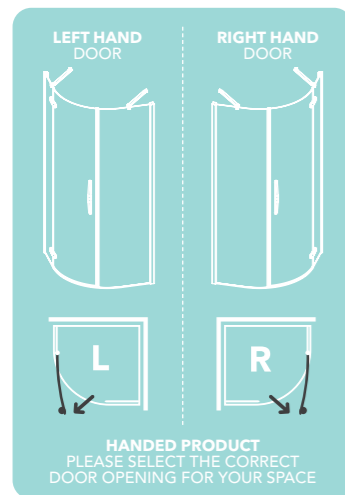

HINGED QUADRANT DOOR

A hallmark of elegance, the ORO Hinged Quadrant will add a touch of class to your bathroom.

The frameless curved glass is supported by 2 stainless steel stabilising bars that blend seamlessly into the door silhouette. Flush to glass interior **counter sunk hinges** allows you to easily wipe the shower glass clean. Precise in its action, the curved hinge door is secured by **ultra clear magnetic seals** that give the perfect close on this enclosure.

DOOR SIZE OPTIONS

PRODUCT DESCRIPTION	ADJUSTMENT SIZE		ACCESS	CODE
	MIN	MAX		
ORO Hinged Quadrant 900mm Left Hand	870mm	890mm	570mm	OROHQ90LSC
ORO Hinged Quadrant 900mm Right Hand	870mm	890mm	570mm	OROHQ90RSC
ORO Hinged Quadrant 1000mm Left Hand	970mm	990mm	570mm	OROHQ100LSC
ORO Hinged Quadrant 1000mm Right Hand	970mm	990mm	570mm	OROHQ100RSC

- 8mm TOUGHENED SAFETY GLASS
- 2000mm HEIGHT
- 20mm PROFILE ADJUSTMENT
- COUNTERSUNK INTERIOR HINGES
- 10mm ULTRA LOW BOTTOM RAIL
- CRAFTED HANDLE DESIGN
- ULTRA CLEAR SEALS
- SEAMLESS INTERIOR COVER STRIPS
- STAINLESS STEEL ANGLED STABILISING BARS
- CLEARVUE GLASS COATING