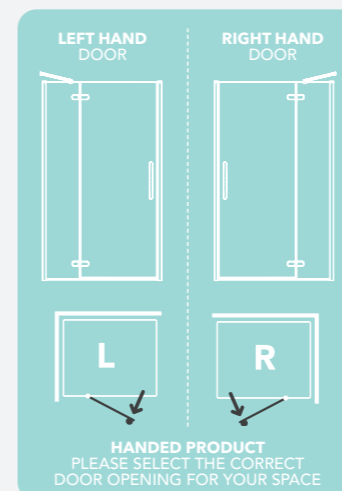

- **8mm**
  TOUGHENED SAFETY GLASS
- **2000mm**
  HEIGHT
- **40mm**
  PROFILE ADJUSTMENT
- **10mm**
  ULTRA LOW BOTTOM RAIL
- CRAFTED HANDLE DESIGN
- ULTRA CLEAR SEALS
- SEAMLESS INTERIOR COVER STRIPS
- CLEARVUE GLASS COATING