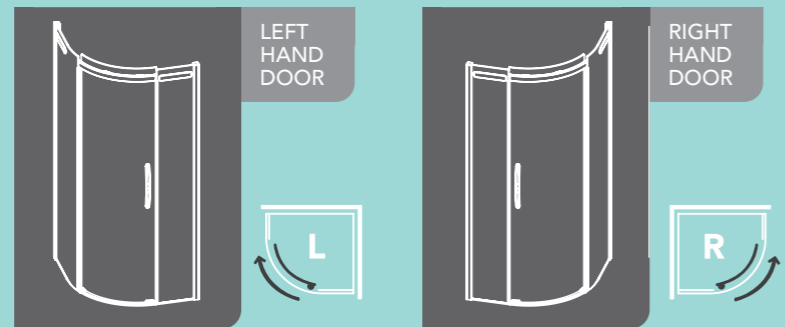

ORO[®] DOOR STYLES & HANDED DOOR GUIDE

HINGED QUADRANT DOOR

Please select carefully the ORO Hinged Quadrant that is the correct hand opening for your space.

HINGED OFFSET QUADRANT DOOR

Please select carefully the ORO Hinged Offset Quadrant that is the correct shape for your offset shower tray.

SLIDING QUADRANT DOOR

Please select carefully the ORO Sliding Quadrant that is the correct hand opening for your space.

SLIDING OFFSET QUADRANT DOOR

Please select carefully the ORO Sliding Offset Quadrant that is the correct shape for your offset shower tray.

SLIDER DOOR

Please select carefully the ORO Slider Door that is the correct hand opening for your space.

HINGED DOOR

The ORO Hinged Door is universal, so it can be adapted at installation to suit either left or right hand installation.