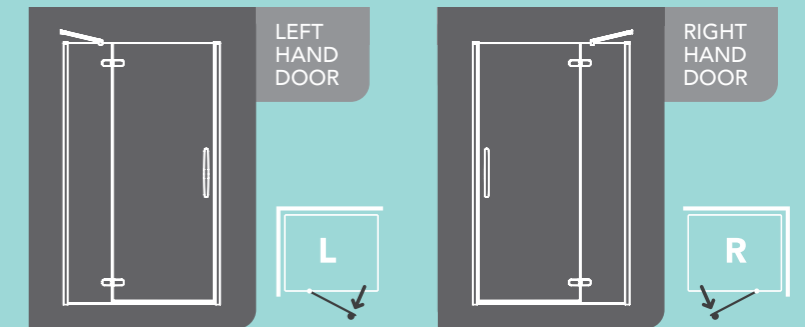

SLIDER DOOR

Please select carefully the ORO Slider Door that is the correct hand opening for your space.

HINGED DOOR

The ORO Hinged Door is universal, so it can be adapted at installation to suit either left or right hand installation.

HINGED AND INLINE DOOR

Please select carefully the ORO Hinge and Inline Door that is the correct hand opening for your space.

BI-FOLD DOOR

The ORO Bi-Fold Door is universal, so it can be adapted at installation to suit either left or right hand installation.