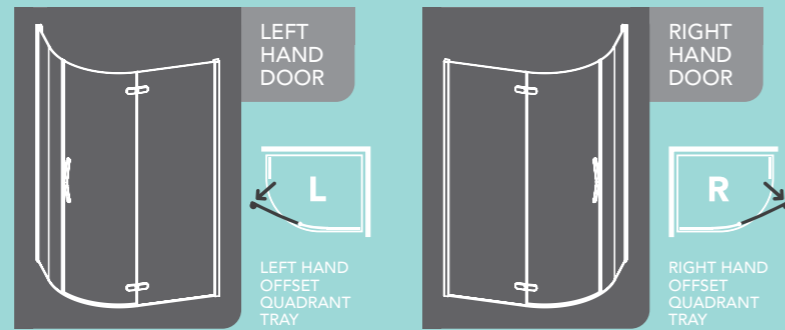

ORO[®] DOOR STYLES & HANDED DOOR GUIDE

HINGED QUADRANT DOOR

Please select carefully the ORO Hinged Quadrant that is the correct hand opening for your space.

HINGED OFFSET QUADRANT DOOR

Please select carefully the ORO Hinged Offset Quadrant that is the correct shape for your offset shower tray.

SLIDER DOOR

Please select carefully the ORO Slider Door that is the correct hand opening for your space.

HINGED DOOR

The ORO Hinged Door is universal, so it can be adapted at installation to suit either left or right hand installation.