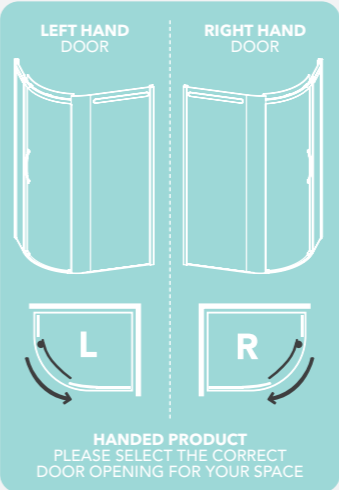

DOOR SIZE OPTIONS

PRODUCT DESCRIPTION	ADJUSTMENT SIZE		ACCESS	CODE
	MIN	MAX		
Offset Sliding Quadrant 1200 x 800mm Left Hand	770-1170mm	790-1190mm	500mm	OROSQ80X120LSC
Offset Sliding Quadrant 1200 x 800mm Right Hand	770-1170mm	790-1190mm	500mm	OROSQ80X120RSC
Offset Sliding Quadrant 1200 x 900mm Left Hand	870-1170mm	890-1190mm	500mm	OROSQ90X120LSC
Offset Sliding Quadrant 1200 x 900mm Right Hand	870-1170mm	890-1190mm	500mm	OROSQ90X120RSC