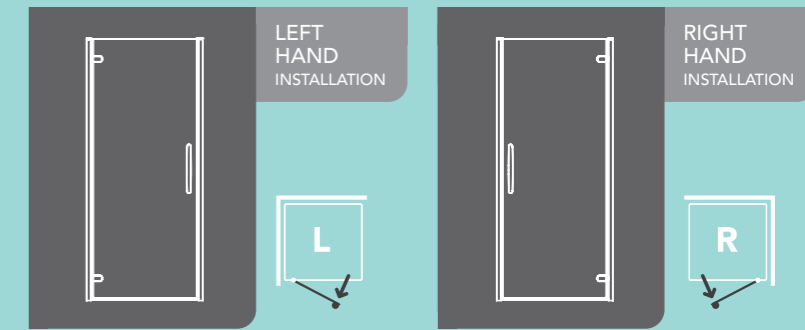

SLIDING QUADRANT DOOR

Please select carefully the ORO Sliding Quadrant that is the correct hand opening for your space.

SLIDING OFFSET QUADRANT DOOR

Please select carefully the ORO Sliding Offset Quadrant that is the correct shape for your offset shower tray.

SLIDER DOOR

Please select carefully the ORO Slider Door that is the correct hand opening for your space.

HINGED DOOR

The ORO Hinged Door is universal, so it can be adapted at installation to suit either left or right hand installation.

HINGED AND INLINE DOOR

Please select carefully the ORO Hinge and Inline Door that is the correct hand opening for your space.

BI-FOLD DOOR

The ORO Bi-Fold Door is universal, so it can be adapted at installation to suit either left or right hand installation.