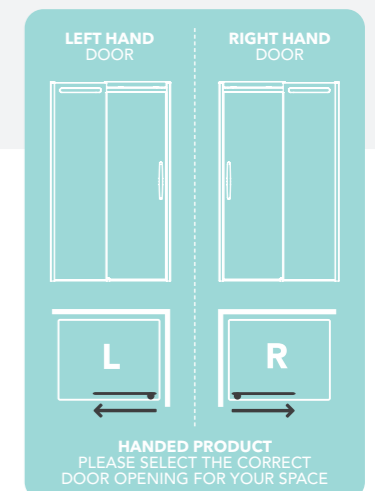

*1600mm Sliding Doors Available July 2017

FRAMELESS SIDE PANEL OPTIONS

PRODUCT DESCRIPTION	ADJUSTMENT SIZE		CODE
	MIN	MAX	
Frameless Side Panel 700mm	670mm	690mm	OROSP70SC
Frameless Side Panel 760mm	730mm	750mm	OROSP76SC
Frameless Side Panel 800mm	770mm	790mm	OROSP80SC
Frameless Side Panel 900mm	870mm	890mm	OROSP90SC
Frameless Side Panel 1000mm	970mm	990mm	OROSP100SC

8E

TOUGHENED SAFETY GLASS

2000mm

HEIGHT

40E

PROFILE ADJUSTMENT

10E

ULTRA LOW BOTTOM RAIL

SEAMLESS INTERIOR COVER STRIPS

ULTRA CLEAR SEALS

CUSHION CLOSE DAMPENER MECHANISM

PATENTED MAGNETIC GUIDE SYSTEM

CLEARVUE GLASS COATING

ORO HINGE DOOR - RIGHT HAND INSTALLATION

HINGE DOOR

Experience perfection with the 8mm ORO hinge door. Ideal for smaller spaces, this frameless door features curved radius detailing throughout. Interior fixation points are discreetly concealed by an innovative cover cap design. The countersunk interior hinges allow you to wipe the shower glass clean with ease.

Ultra clear magnetic seals give the hinge door a reassuring close action. The finishing touch is the crafted chrome handles – shaped to give a tactile feeling of smooth perfection.

DOOR SIZE OPTIONS

PRODUCT DESCRIPTION	ADJUSTMENT SIZE		ACCESS	CODE
	MIN	MAX		
Hinge Door 800mm	760mm	800mm	637mm	OROHD80SC
Hinge Door 900mm	860mm	900mm	737mm	OROHD90SC
Hinge Door 1000mm	960mm	1000mm	837mm	OROHD100SC