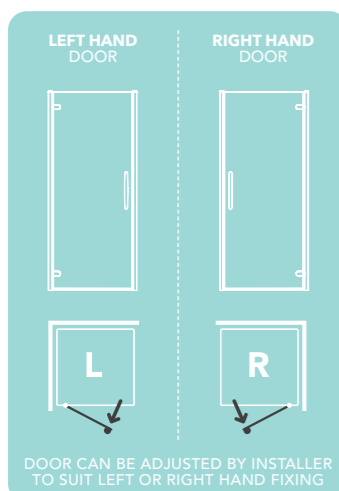

HINGE DOOR WITH FRAMELESS SIDE PANEL

The ORO hinge door accompanied by a frameless side panel radiates style and contemporary elegance. Designed with durability in mind, each side panel is complemented by a minimalist chrome stabilising bar that boasts discreet fixation points and a streamlined aesthetic.

The countersunk interior hinges allows you to wipe the shower glass clean with ease. Pioneering ultra clear seals are a feature throughout, with a magnetic door seal providing a reassuring close on the door.

DOOR SIZE OPTIONS

PRODUCT DESCRIPTION	ADJUSTMENT SIZE		ACCESS	CODE
	MIN	MAX		
Hinge Door 800mm	760mm	800mm	637mm	OROHD80SC
Hinge Door 900mm	860mm	900mm	737mm	OROHD90SC
Hinge Door 1000mm	960mm	1000mm	837mm	OROHD100SC

FRAMELESS SIDE PANEL OPTIONS

PRODUCT DESCRIPTION	ADJUSTMENT SIZE		CODE
	MIN	MAX	
Frameless Side Panel 700mm	670mm	690mm	OROSP70SC
Frameless Side Panel 760mm	730mm	750mm	OROSP76SC
Frameless Side Panel 800mm	770mm	790mm	OROSP80SC
Frameless Side Panel 900mm	870mm	890mm	OROSP90SC
Frameless Side Panel 1000mm	970mm	990mm	OROSP100SC

STABILISING BAR

PRODUCT DESCRIPTION	CODE
Straight Stabilising Bar 1050mm	S-ORO105SSB

UNIVERSAL - SUITS LEFT OR RIGHT HAND OPENING