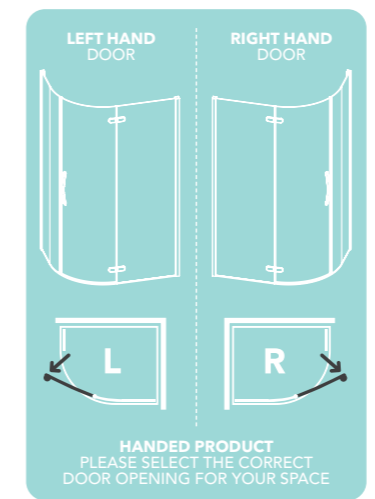

ORO RIGHT HAND HINGED QUADRANT

ORO RIGHT HAND OFFSET HINGED QUADRANT
(to suit right hand offset quadrant shower tray)

HINGED OFFSET QUADRANT DOOR

Setting the standard in frameless design, the ORO Offset Hinged Quadrant is a shower door of sheer beauty and elegance for your bathroom. The curved frameless glass is supported by 2 minimalist stainless steel stabilising bars. Flush to glass interior counter sunk hinges allow you to easily wipe the shower glass clean.

Precise in its action, the curved hinge door is secured by ultra clear magnetic seals that give the perfect close on the shower enclosure.

DOOR SIZE OPTIONS

PRODUCT DESCRIPTION	ADJUSTMENT SIZE		ACCESS	CODE
	MIN	MAX		
Offset Hinged Quadrant 1200 x 800mm Left Hand	770-1170mm	790-1190mm	570mm	OROHQ80X120LSC
Offset Hinged Quadrant 1200 x 800mm Right Hand	770-1170mm	790-1190mm	570mm	OROHQ80X120RSC
Offset Hinged Quadrant 1200 x 900mm Left Hand	870-1170mm	890-1190mm	570mm	OROHQ90X120LSC
Offset Hinged Quadrant 1200 x 900mm Right Hand	870-1170mm	890-1190mm	570mm	OROHQ90X120RSC