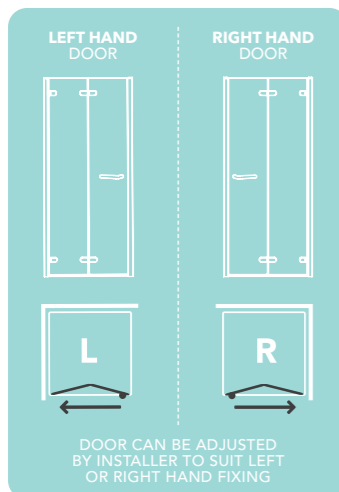

BI-FOLD DOOR WITH FRAMELESS SIDE PANEL

The versatility of the ORO Bifold Door and side panel is firmly appreciated by all. Designed to open both inwards and outwards, an innovative self stop hinge mechanism prevents the bifold door from folding into contact with the glass panels or shower wall.

The raised stabilising bar is designed to accompany a frameless side panel and with its extra height, it allows the door to fold inwards without restriction. The **crafted handle and curved hinge detailing** accentuate the beauty of this bifold door and side panel offering.

DOOR SIZE OPTIONS

PRODUCT DESCRIPTION	ADJUSTMENT SIZE		ACCESS	CODE
	MIN	MAX		
Bi-Fold Door 800mm	760mm	800mm	563mm	OROBF80SC
Bi-Fold Door 900mm	860mm	900mm	663mm	OROBF90SC
Bi-Fold Door 1000mm	960mm	1000mm	763mm	OROBF100SC

FRAMELESS SIDE PANEL OPTIONS

PRODUCT DESCRIPTION	ADJUSTMENT SIZE		CODE
	MIN	MAX	
Frameless Side Panel 700mm	670mm	690mm	OROSP70SC
Frameless Side Panel 760mm	730mm	750mm	OROSP76SC
Frameless Side Panel 800mm	770mm	790mm	OROSP80SC
Frameless Side Panel 900mm	870mm	890mm	OROSP90SC
Frameless Side Panel 1000mm	970mm	990mm	OROSP100SC

STABILISING BAR

PRODUCT DESCRIPTION	CODE
Raised Stabilising Bar 1050mm	S-ORO105HSSB

UNIVERSAL - SUITS LEFT OR RIGHT HAND OPENING