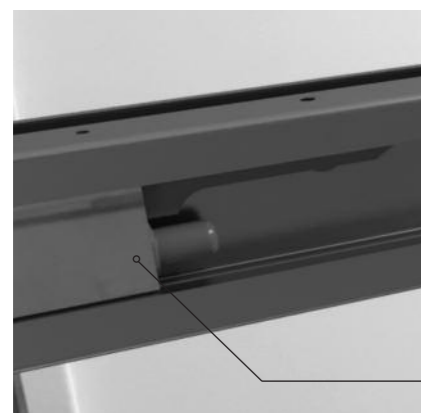

CUSHION
CLOSE
DAMPENER
SYSTEM