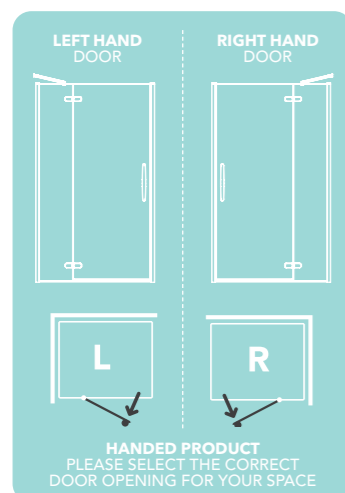

HINGE AND INLINE DOOR

Striking in its appearance, the ORO Hinge and Inline door is a statement piece for your bathroom. This door exudes charm with its crafted chrome handle and hinge design.

The interior countersunk hinges make cleaning the door hassle free. The angled stabilising bar blends subtly into the products profile. With ultra clear magnetic seals giving a superior close action, this door offers the perfect mix of style and practicality.

DOOR SIZE OPTIONS

PRODUCT DESCRIPTION	ADJUSTMENT SIZE		ACCESS	CODE
	MIN	MAX		
Hinge and Inline Door 1200mm Left Hand	1160mm	1200mm	723mm	OROHD120LSC
Hinge and Inline Door 1200mm Right Hand	1160mm	1200mm	723mm	OROHD120RSC
Hinge and Inline Door 1400mm Left Hand	1360mm	1400mm	723mm	OROHD140LSC
Hinge and Inline Door 1400mm Right Hand	1360mm	1400mm	723mm	OROHD140RSC
Hinge and Inline Door 1600mm Left Hand*	1560mm	1600mm	723mm	OROHD160LSC
Hinge and Inline Door 1600mm Right Hand*	1560mm	1600mm	723mm	OROHD160RSC

*1600 Hinge and Inline Doors Available July 2017.
Angled stabilising bar included with each door.