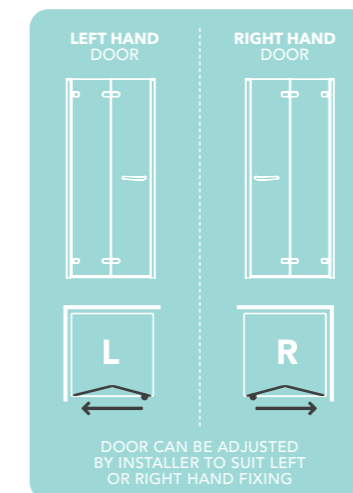

UNIVERSAL - SUITS LEFT OR RIGHT HAND OPENING

- 8mm TOUGHENED SAFETY GLASS
- 2000mm HEIGHT
- 40mm PROFILE ADJUSTMENT
- SEAMLESS INTERIOR COVER STRIPS
- CRAFTED HANDLE DESIGN
- ULTRA CLEAR SEALS
- UNIVERSAL LEFT OR RIGHT HAND OPENING
- CLEARVUE GLASS COATING
- 10mm ULTRA LOW BOTTOM RAIL