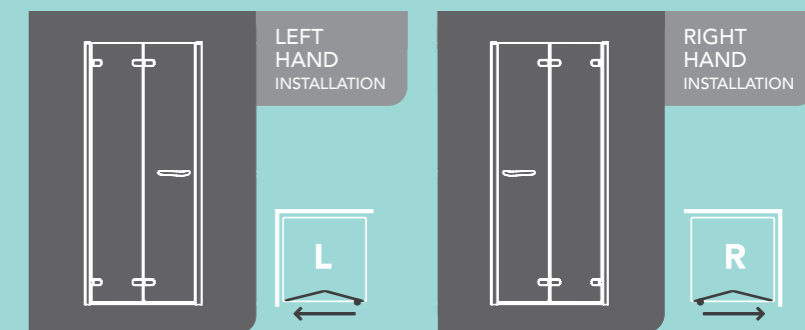

SLIDER DOOR

Please select carefully the ORO Slider Door that is the correct hand opening for your space.

HINGED DOOR

The ORO Hinged Door is universal, so it can be adapted at installation to suit either left or right hand installation.

HINGED AND INLINE DOOR

Please select carefully the ORO Hinge and Inline Door that is the correct hand opening for your space.

BI-FOLD DOOR

The ORO Bi-Fold Door is universal, so it can be adapted at installation to suit either left or right hand installation.