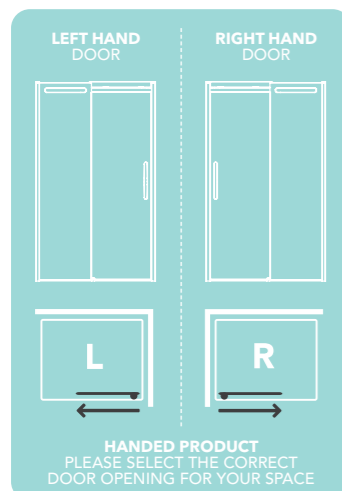

SLIDER DOOR

A delightful choice, the ORO Slider Door glides along with smooth perfection. The patented magnetic guide on the bottom of the door is the first of its kind on the market. 8mm toughened safety glass offers a tactile feeling of strength and quality.

The floating top rail design is a signature characteristic of the ORO range. With a seamless interior cover cap, the top rail also cleverly conceals the roller system. The finishing touch is the unique handle design – beautifully formed and a pleasure to use.

DOOR SIZE OPTIONS

PRODUCT DESCRIPTION	ADJUSTMENT SIZE		ACCESS	CODE
	MIN	MAX		
Sliding Door 1200mm Left Hand	1160mm	1200mm	465mm	OROSA120LSC
Sliding Door 1200mm Right Hand	1160mm	1200mm	465mm	OROSA120RSC
Sliding Door 1400mm Left Hand	1360mm	1400mm	565mm	OROSA140LSC
Sliding Door 1400mm Right Hand	1360mm	1400mm	565mm	OROSA140RSC
Sliding Door 1600mm Left Hand*	1560mm	1600mm	665mm	OROSA160LSC
Sliding Door 1600mm Right Hand*	1560mm	1600mm	665mm	OROSA160RSC

*1600mm Sliding Doors Available July 2017

- 8mm TOUGHENED SAFETY GLASS
- 2000mm HEIGHT
- 40mm PROFILE ADJUSTMENT
- 10mm ULTRA LOW BOTTOM RAIL
- SEAMLESS INTERIOR COVER STRIPS
- PATENTED MAGNETIC GUIDE SYSTEM
- CUSHION CLOSE DAMPENER MECHANISM
- CLEARVUE GLASS COATING