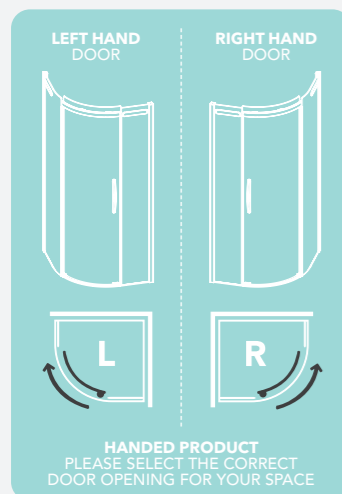

SLIDING QUADRANT DOOR

Creative engineering has shaped the unique ORO Sliding Quadrant. The top floating rail design ingeniously encloses the roller system to give the door a sleek polished look. Practically speaking, the concealed rollers ensure reduced cleaning time.

Functional distinction continues with the **patented magnetic guide system** – this design innovation guarantees the smoothest motion as the door glides around the bottom rail. The final detail is the **crafted handle design**, befitting for the overall elegance of this door.

DOOR SIZE OPTIONS

PRODUCT DESCRIPTION	ADJUSTMENT SIZE		ACCESS	CODE
	MIN	MAX		
Sliding Quadrant 900mm Left Hand	870mm	890mm	500mm	OROSQ90LSC
Sliding Quadrant 900mm Right Hand	870mm	890mm	500mm	OROSQ90RSC
Sliding Quadrant 1000mm Left Hand	970mm	990mm	500mm	OROSQ100LSC
Sliding Quadrant 1000mm Right Hand	970mm	990mm	500mm	OROSQ100RSC

- 8mm TOUGHENED SAFETY GLASS
- 2000mm HEIGHT
- 20mm PROFILE ADJUSTMENT
- 10mm ULTRA LOW BOTTOM RAIL
- CRAFTED HANDLE DESIGN
- ULTRA CLEAR SEALS
- PATENTED MAGNETIC GUIDE SYSTEM
- CUSHION CLOSE DAMPENER MECHANISM
- CLEARVUE GLASS COATING