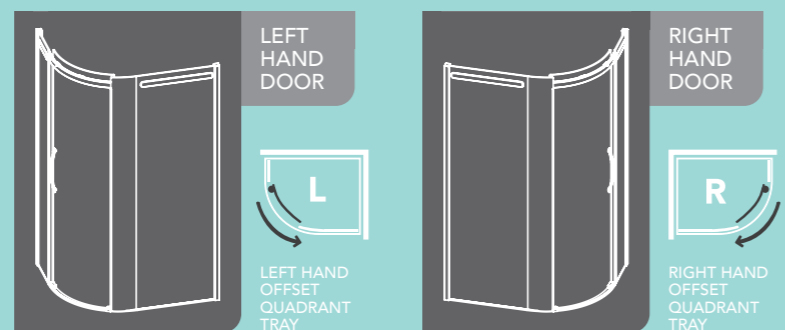

ORO[®] DOOR STYLES & HANDED DOOR GUIDE

HINGED QUADRANT DOOR

Please select carefully the ORO Hinged Quadrant that is the correct hand opening for your space.

HINGED OFFSET QUADRANT DOOR

Please select carefully the ORO Hinged Offset Quadrant that is the correct shape for your offset shower tray.

SLIDING QUADRANT DOOR

Please select carefully the ORO Sliding Quadrant that is the correct hand opening for your space.

SLIDING OFFSET QUADRANT DOOR

Please select carefully the ORO Sliding Offset Quadrant that is the correct shape for your offset shower tray.

SLIDER DOOR

Please select carefully the ORO Slider Door that is the correct hand opening for your space.

HINGED DOOR

The ORO Hinged Door is universal, so it can be adapted at installation to suit either left or right hand installation.