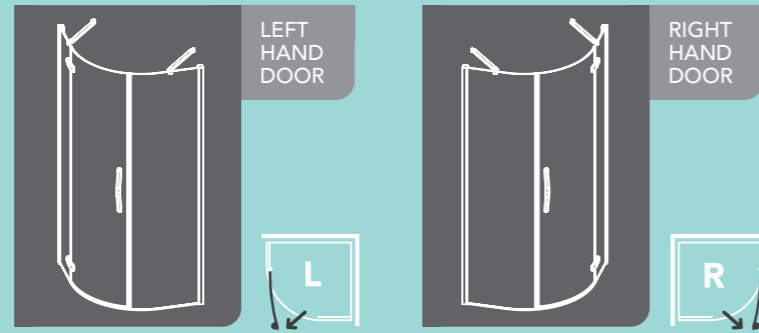

STABILISING BAR

PRODUCT DESCRIPTION	CODE
Raised Stabilising Bar 1050mm	S-ORO105HSSB

UNIVERSAL - SUITS LEFT OR RIGHT HAND OPENING

ORO BI-FOLD AND FRAMELESS SIDE PANEL - LEFT HAND INSTALLATION

- 8mm** TOUGHENED SAFETY GLASS
- 2000mm** HEIGHT
- 20mm** PROFILE ADJUSTMENT
- 10mm** ULTRA LOW BOTTOM RAIL
- ULTRA CLEAR SEALS
- SEAMLESS INTERIOR COVER STRIPS
- UNIVERSAL LEFT OR RIGHT HAND OPENING
- CLEARVUE GLASS COATING

ORO[®] DOOR STYLES & HANDED DOOR GUIDE

HINGED QUADRANT DOOR

Please select carefully the ORO Hinged Quadrant that is the correct hand opening for your space.

HINGED OFFSET QUADRANT DOOR

Please select carefully the ORO Hinged Offset Quadrant that is the correct shape for your offset shower tray.